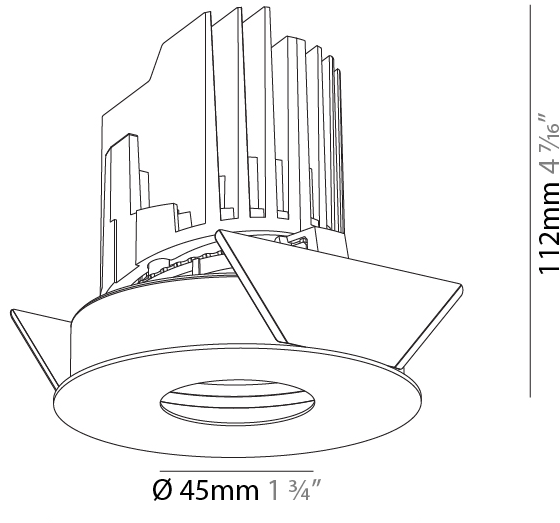

GENERAL

Series: Bioniq
Subseries: Bioniq Round Pinhole
Brand: Prolicht
Division: Architectural
Mounting Type: Recessed
Mounting Location: Ceiling
Subcategory: Downlight

PHYSICAL

Shape: Round
Diameter (mm): 107
Diameter (in): 4 3/16
Height (mm): 112
Height (in): 4 7/16
Ceiling Thickness (mm): 10 / 12.5 / 15
Ceiling Thickness (in): 3/8 or 1/2 or 9/16
Min. Recessing Depth (mm): 130
Min. Recessing Depth (in): 5 1/8
Light Distribution: Adjustable / Downlight
Weight (kg): 0.456
Weight (lbs): 1
Fixture Finish: SSR / BKV / CWI / CRY / HAB / LAG / UFT / ITA / RUA / RUR / MIC / FTG / MYG / TWT / LOD / PUS / FRO / FUP / KIA / POP / BLS / SPG / MEY / GOH / GUM / CHC / COM / ABZ / JAG / OBR / MOS / ROR
Fixture Material: Aluminum Die Cast
Cut-out Measurements: 98mm / 3 7/8"

ELECTRICAL

Lamp Type: LED (Zhaga Standard)
Total Output Wattage (W): 15
Dimming: Dali Dimming
Driver Included: No
Driver Location: Recessed Housing
Driver Type: Constant Current - 120Vac
Housing: See components
Input Voltage (V): 120
Constant Current (MA): 350

LED

Number of LEDs: 1
Color Temperature (°K): Warm Dim
Max. Delivered Lumen (lm): 760
Nominal Lumen (lm): 1140
CRI: >90 CRI
Lamp Life (hrs): 50000

OPTICAL

Reflector: 20 / 40 / 60
Adjustability: Rotational 355°, Tilt 30°

RATINGS AND CERTIFICATIONS

Certified By: Certified for North American Standards
IP rating: IP20

PROJECT
TYPE
SPECIFIER
QUANTITY
DATE