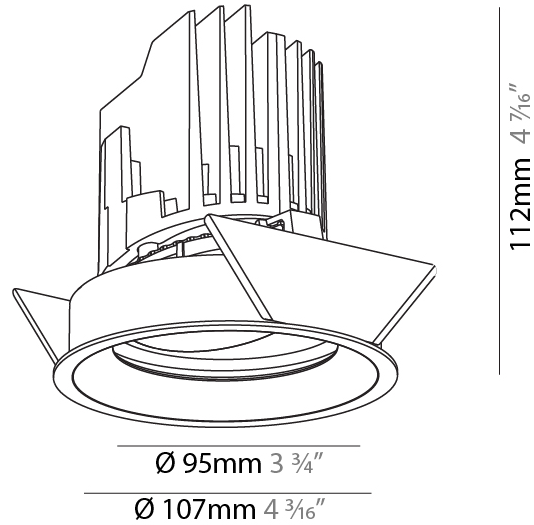

GENERAL

Series: Bioniq
Subseries: Bioniq Round Adjustable
Brand: Prolicht
Division: Architectural
Mounting Type: Recessed
Mounting Location: Ceiling
Subcategory: Downlight

PHYSICAL

Shape: Round
Diameter (mm): 107
Diameter (in): 4 3/16
Height (mm): 112
Height (in): 4 7/16
Min. Recessing Depth (mm): 130
Min. Recessing Depth (in): 5 1/8
Light Distribution: Adjustable / Downlight
Weight (kg): 0.46
Weight (lbs): 1.01
Fixture Finish: [SSR / BKV / CWI / CRY / HAB / LAG / UFT / ITA / RUA / RUR / MIC / FTG / MYG / TWT / LOD / PUS / FRO / FUP / KIA / POP / BLS / SPG / MEY / GOH / GUM / CHC / COM / ABZ / JAG / OBR / MOS / ROR](#)
Fixture Material: Aluminum Die Cast
Cut-out Measurements: 98mm / 3 7/8"

ELECTRICAL

Lamp Type: LED (Zhaga Standard)
Input Wattage (W): 16.5
Total Output Wattage (W): 14.7
Dimming: Dali Dimming
Driver Included: No
Driver Location: Recessed Housing
Driver Type: Constant Current - 120Vac
Driver Class: Class 2
Input Voltage (V): 120
Constant Current (mA): 350

LED

Number of LEDs: 1
Color Temperature (°K): Warm Dim
Max. Delivered Lumen (lm): 760
Nominal Lumen (lm): 1140
CRI: >90 CRI

OPTICAL

Reflector°: [20 / 40 / 60](#)
Adjustability: Rotational 355°; Tilt 30°

RATINGS AND CERTIFICATIONS

Certified By: Certified for North American Standards
IP rating: IP20